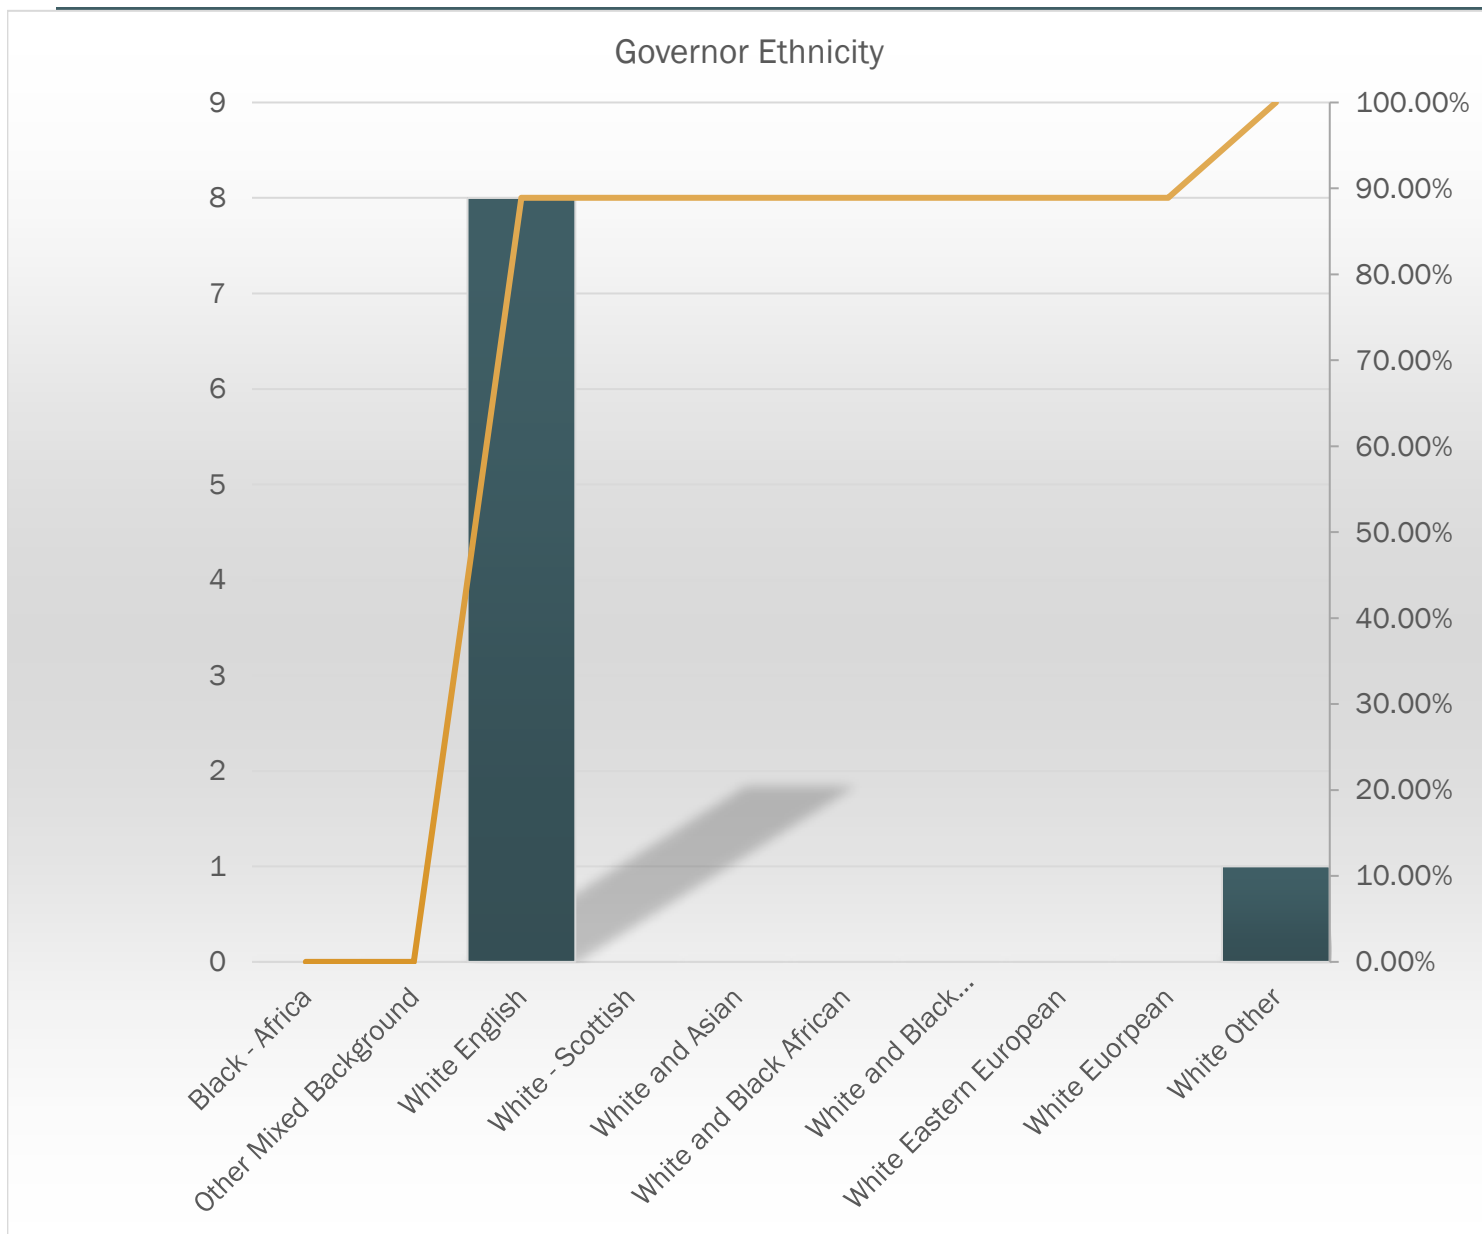

Brierley C of E Primary School - Governor Ethnicity

ANALYSIS

Ethnicity	Number	Percent of Total	Cumulative Percent
Black - Africa	0	0.00%	0.00%
Other Mixed Background	0	0.00%	0.00%
White English	8	88.89%	88.89%
White - Scottish	0	0.00%	88.89%
White and Asian	0	0.00%	88.89%
White and Black African	0	0.00%	88.89%
White and Black Caribbean	0	0.00%	88.89%
White Eastern European	0	0.00%	88.89%
White European	0	0.00%	88.89%
White Other	1	11.11%	100.00%
Total	9	100.00%	